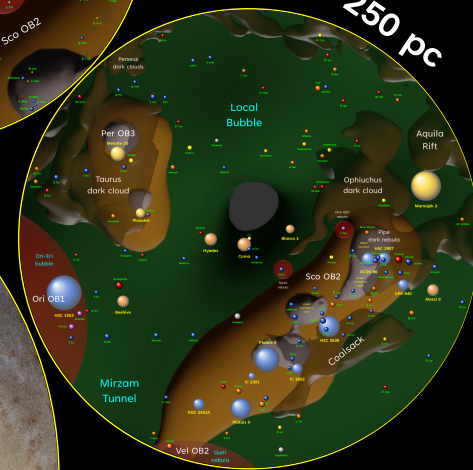

Gaia DR3 maps

50 pc

100 pc

25 pc

250 pc

10 pc

400 pc

3000 pc

1000 pc

Galaxy Map

https://mastodon.social/@galaxy_map
<https://kevinjardine.dev>

License: CC BY 4.0

Credit: Kevin Jardine / Galaxy Map