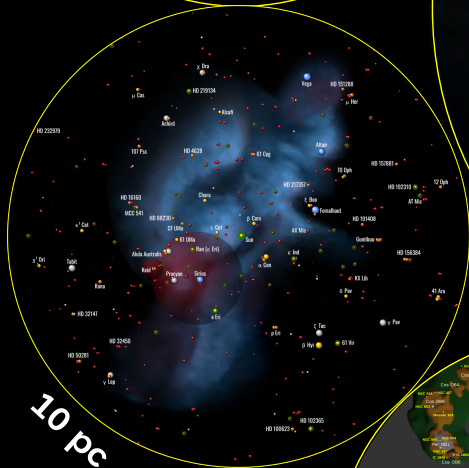

Gaia DR3 maps

50 pc

100 pc

25 pc

250 pc

10 pc

400 pc

3000 pc

1000 pc

Galaxy Map

https://mastodon.social/@galaxy_map
<https://kevinjardine.dev>

License: CC BY 4.0

Credit: Kevin Jardine / Galaxy Map