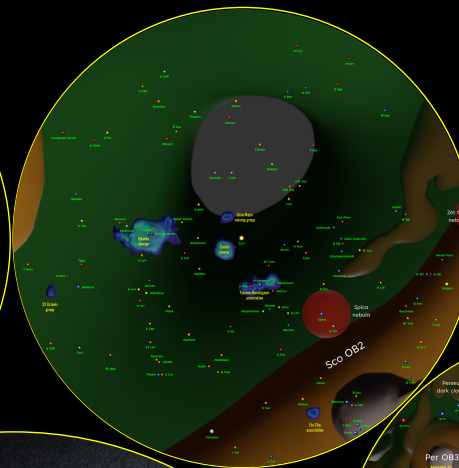

Gaia DR3 maps

50 pc

100 pc

25 pc

250 pc

10 pc

400 pc

3000 pc

1000 pc

Galaxy Map

https://mastodon.social/@galaxy_map
<https://kevinjardine.dev>

License: CC BY 4.0

Credit: Kevin Jardine / Galaxy Map