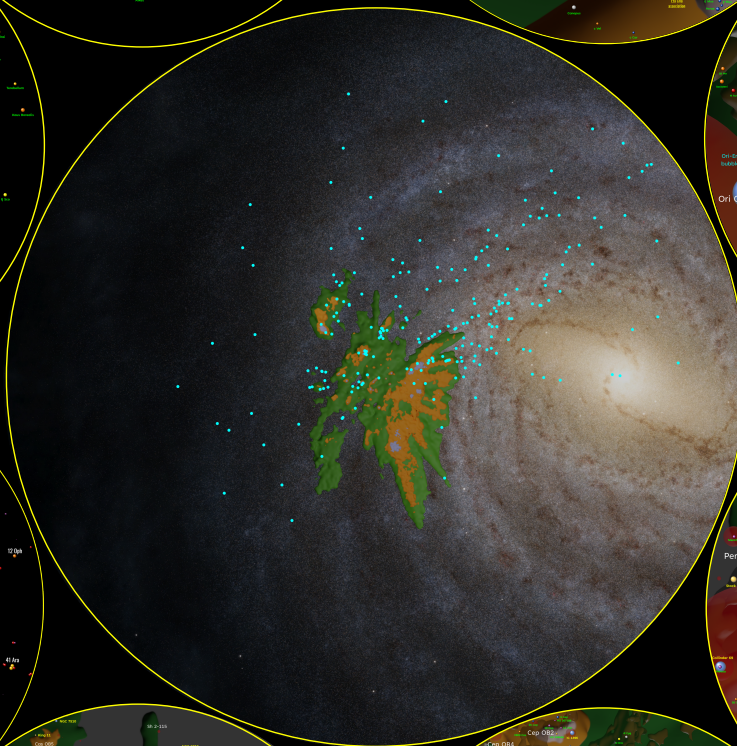

Gaia DR3 maps

50 pc

100 pc

25 pc

250 pc

10 pc

400 pc

3000 pc

1000 pc

Galaxy Map

https://mastodon.social/@galaxy_map
<https://kevinjardine.dev>

License: CC BY 4.0

Credit: Kevin Jardine / Galaxy Map