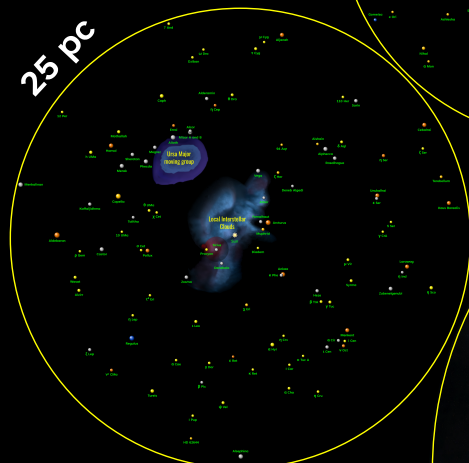

Gaia DR3 maps

50 pc

100 pc

25 pc

250 pc

10 pc

400 pc

3000 pc

1000 pc

Galaxy Map

https://mastodon.social/@galaxy_map
<https://kevinjardine.dev>

License: CC BY 4.0

Credit: Kevin Jardine / Galaxy Map