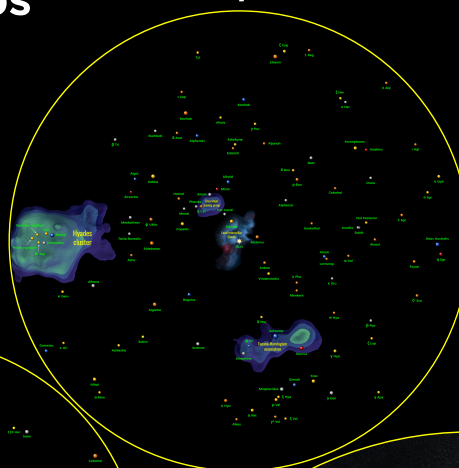

Gaia DR3 maps

50 pc

100 pc

25 pc

250 pc

10 pc

400 pc

3000 pc

1000 pc

Galaxy Map

https://mastodon.social/@galaxy_map
<https://kevinjardine.dev>

License: CC BY 4.0

Credit: Kevin Jardine / Galaxy Map