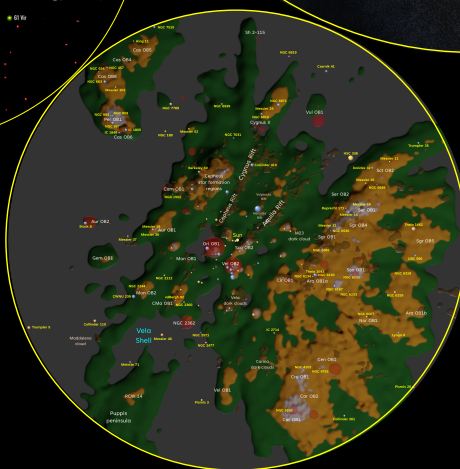

Gaia DR3 maps

50 pc

100 pc

25 pc

250 pc

10 pc

400 pc

3000 pc

1000 pc

Galaxy Map

https://mastodon.social/@galaxy_map
<https://kevinjardine.dev>

License: CC BY 4.0

Credit: Kevin Jardine / Galaxy Map