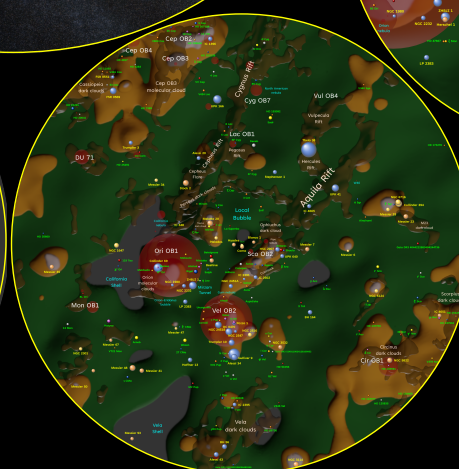

Gaia DR3 maps

50 pc

100 pc

25 pc

250 pc

10 pc

400 pc

3000 pc

1000 pc

Galaxy Map

https://mastodon.social/@galaxy_map
<https://kevinjardine.dev>

License: CC BY 4.0

Credit: Kevin Jardine / Galaxy Map