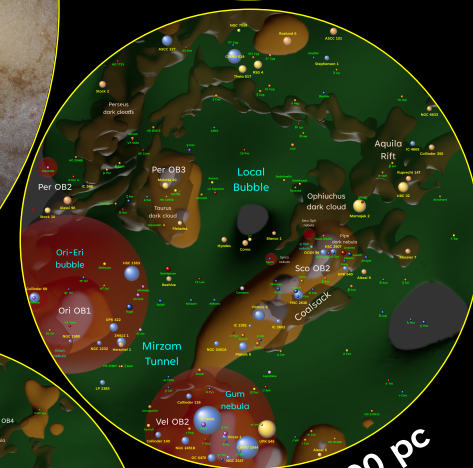

Gaia DR3 maps

50 pc

100 pc

25 pc

250 pc

10 pc

400 pc

3000 pc

1000 pc

Galaxy Map

https://mastodon.social/@galaxy_map
<https://kevinjardine.dev>

License: CC BY 4.0

Credit: Kevin Jardine / Galaxy Map